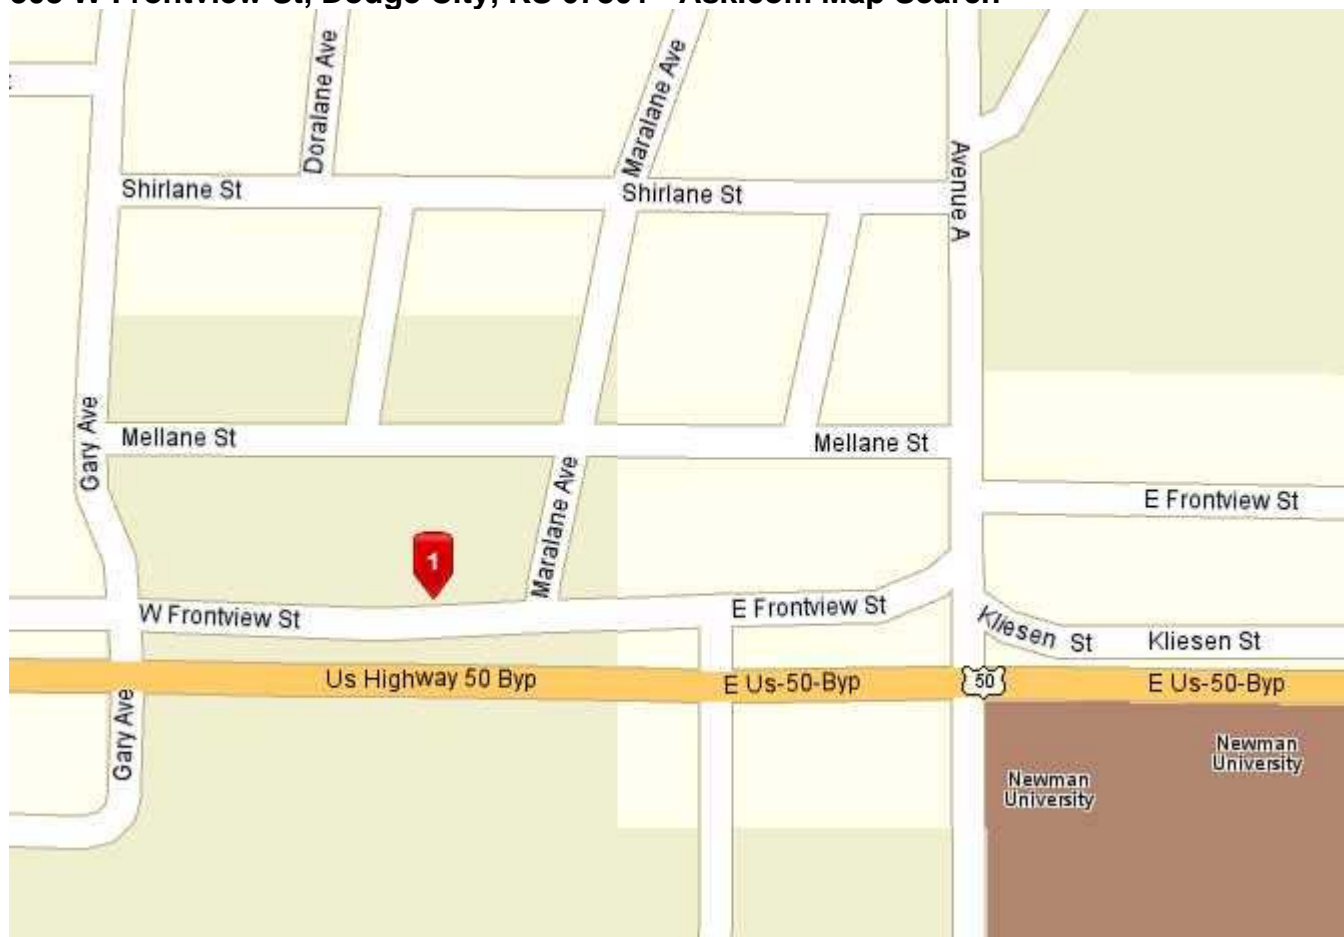

308 W Frontview St, Dodge City, KS 67801 - Ask.com Map Search

Location 1: **308 W Frontview St, Dodge City, KS 67801**